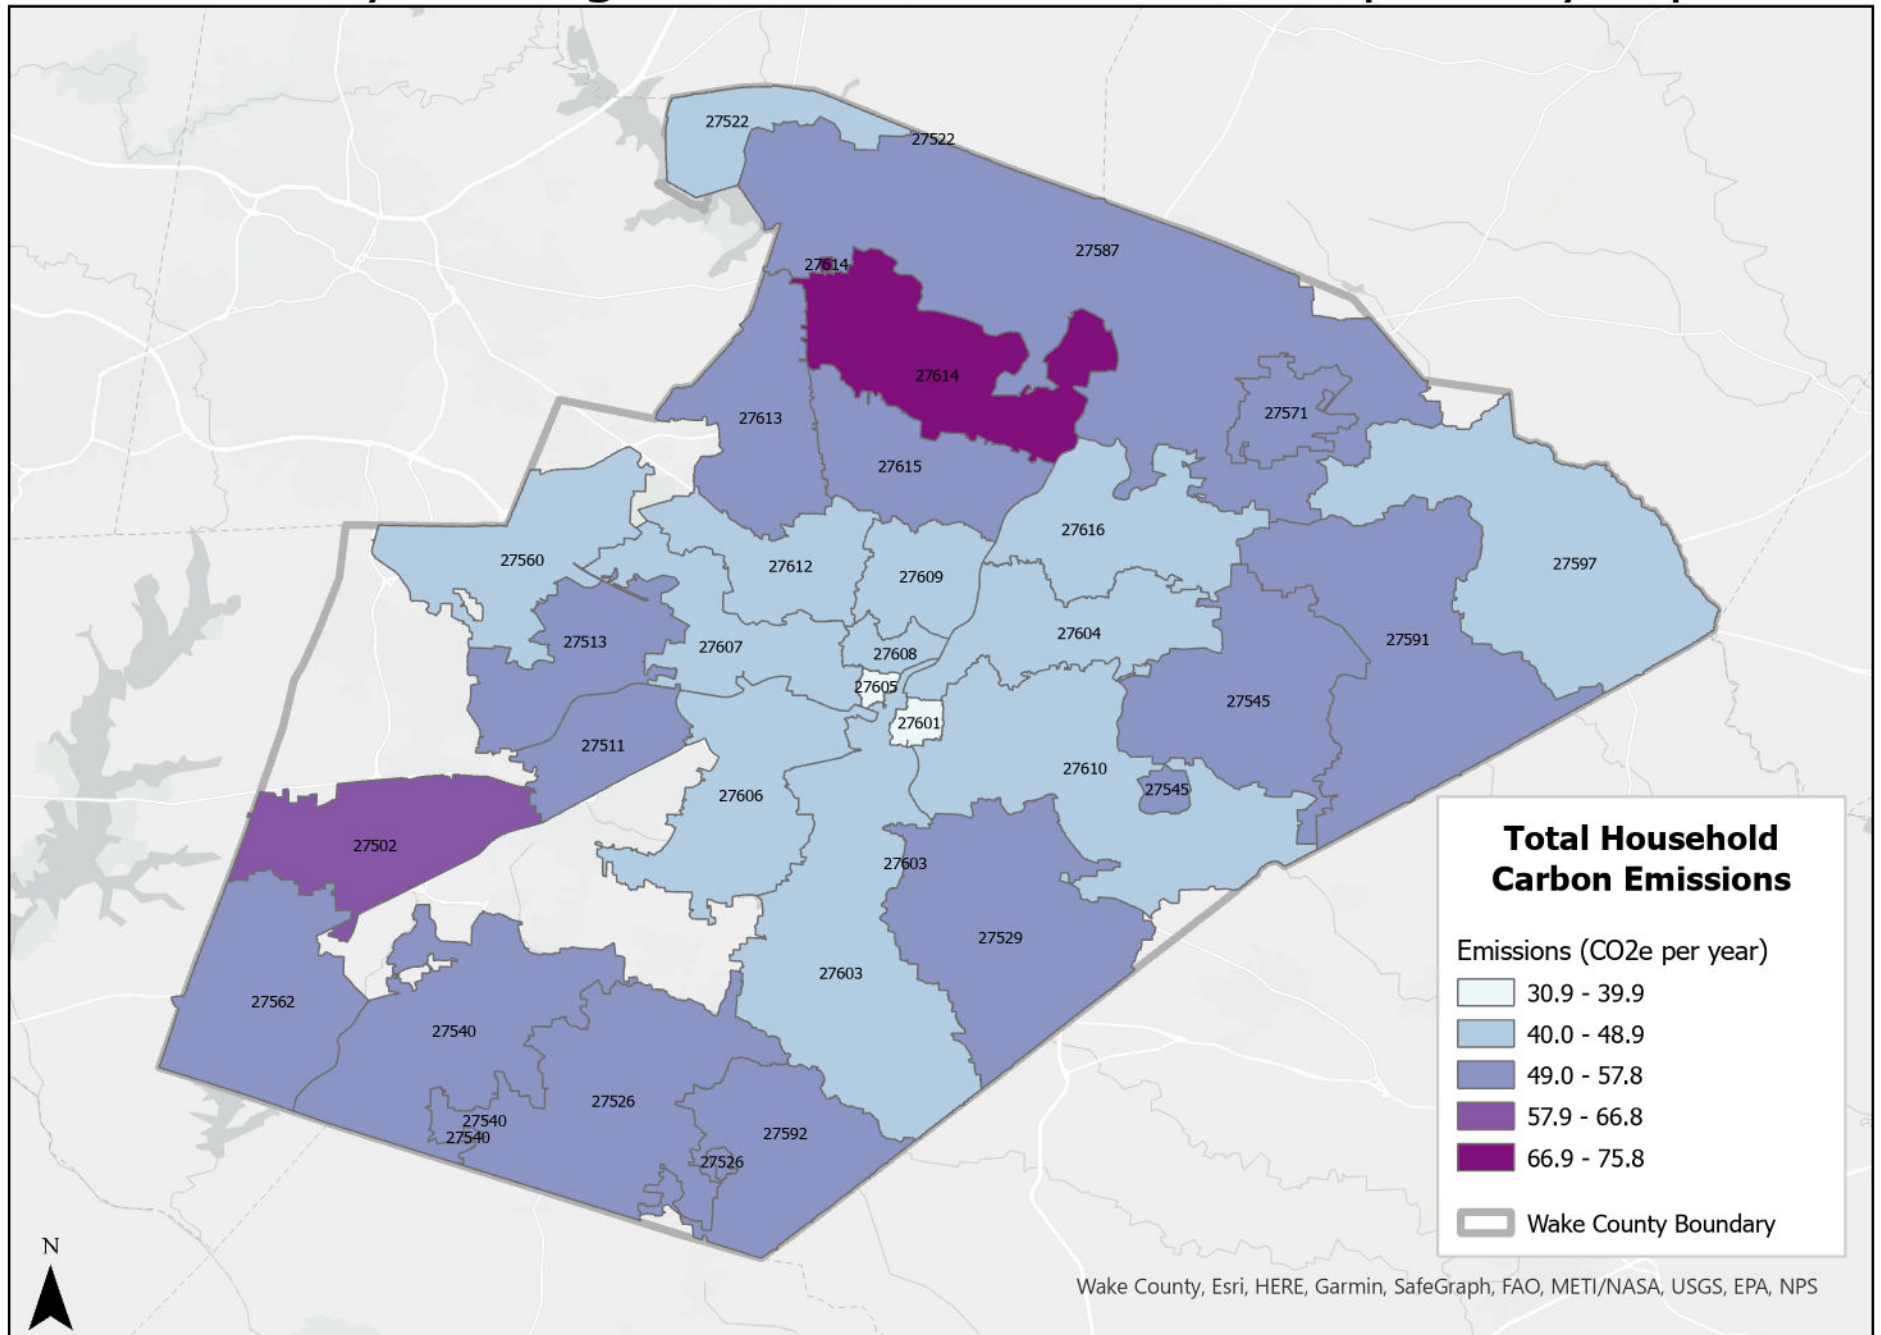

Wake County Average Household Carbon Footprint by Zip Code

Wake County, Esri, HERE, Garmin, SafeGraph, FAO, METI/NASA, USGS, EPA, NPS

Source: Christopher M. Jones and Daniel M. Kammen, Spatial Distribution of U.S. Household Carbon Footprints Reveals Suburbanization Undermines Greenhouse Gas Benefits of Urban Population Density. Environ. Sci. Technol., 2013, dx.doi.org/10.1021/es4034364